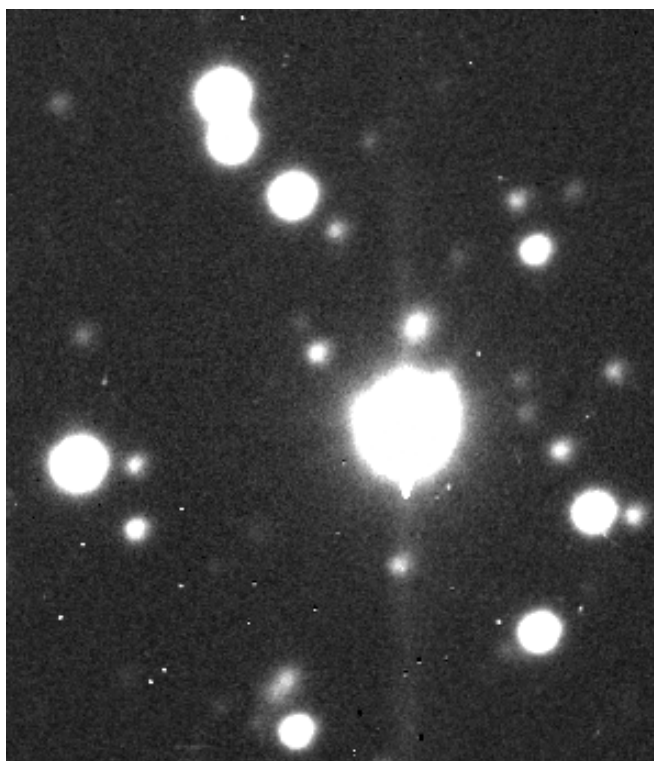

**NGC7379 a faint spiral galaxy**

An isolux representation of the central spiral galaxy

**A bright object on the right center**

**An isolux view of the object on right center.**

A small, nonsellar object at the bottom of the bright object on the right center.

**A bright object on the left center.**

A bright object on the near left center

An expanded view of the same object showing more nonstellar objects.

A grouping on the lower right showing several faint, nonstellar objects