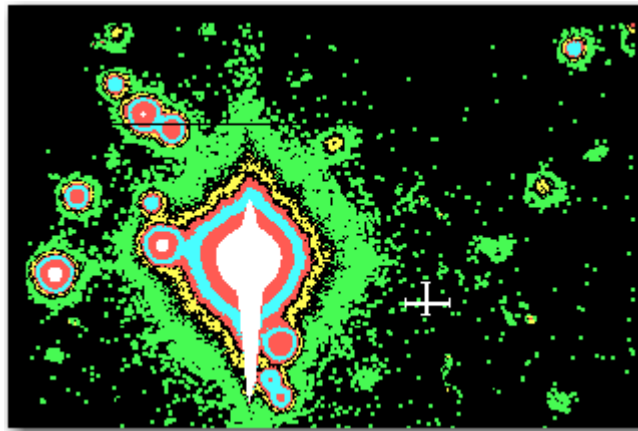

**NGC7379 a faint spiral galaxy**

An isolux representation of the central spiral galaxy

**A bright object on the right center**

**An isolux view of the object on right center.**

A small, nonsellar object at the bottom of the bright object on the right center.

**A bright object on the left center.**

A bright object on the near left center

An expanded view of the same object showing more nonstellar objects.

A grouping on the lower right showing several faint, nonstellar objects