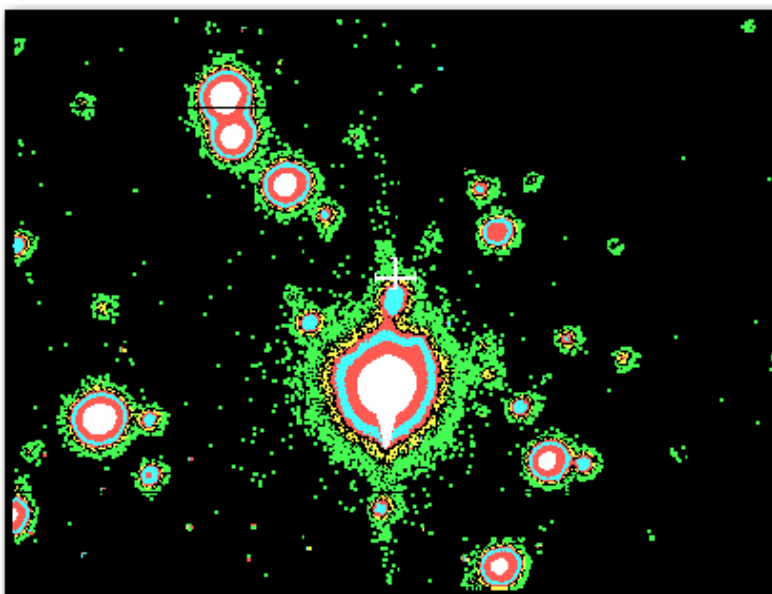

**NGC7379 a faint spiral galaxy**

An isolux representation of the central spiral galaxy

**A bright object on the right center**

**An isolux view of the object on right center.**

A small, nonsellar object at the bottom of the bright object on the right center.

**A bright object on the left center.**

A bright object on the near left center

An expanded view of the same object showing more nonstellar objects.

A grouping on the lower right showing several faint, nonstellar objects