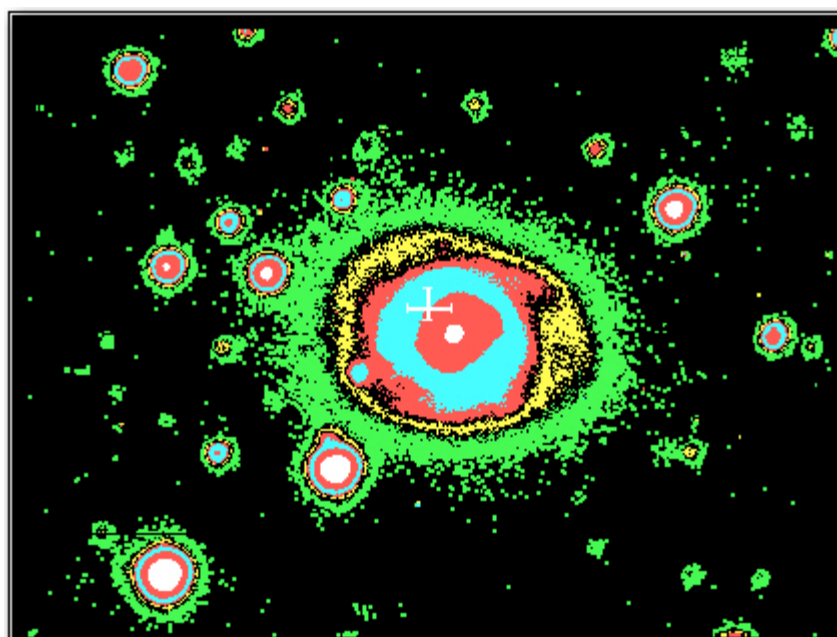

**NGC7379 a faint spiral galaxy**

An isolux representation of the central spiral galaxy

**A bright object on the right center**

**An isolux view of the object on right center.**

A small, nonsellar object at the bottom of the bright object on the right center.

**A bright object on the left center.**

A bright object on the near left center

An expanded view of the same object showing more nonstellar objects.

A grouping on the lower right showing several faint, nonstellar objects