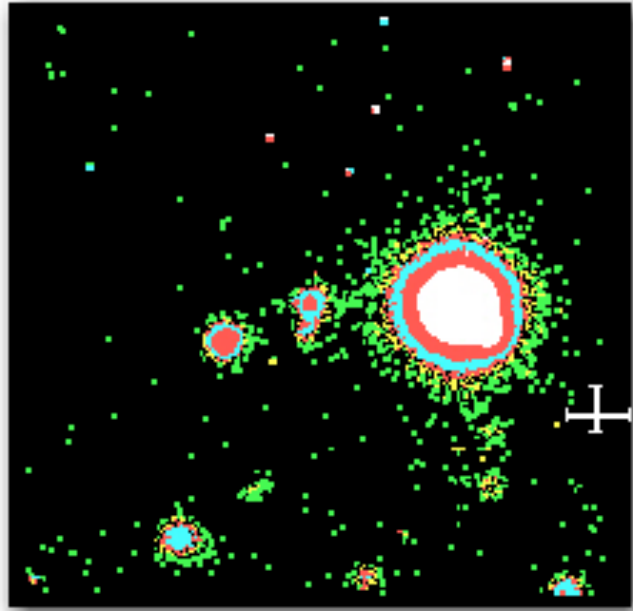

**NGC7379 a faint spiral galaxy**

An isolux representation of the central spiral galaxy

**A bright object on the right center**

**An isolux view of the object on right center.**

A small, nonsellar object at the bottom of the bright object on the right center.

**A bright object on the left center.**

A bright object on the near left center

An expanded view of the same object showing more nonstellar objects.

A grouping on the lower right showing several faint, nonstellar objects