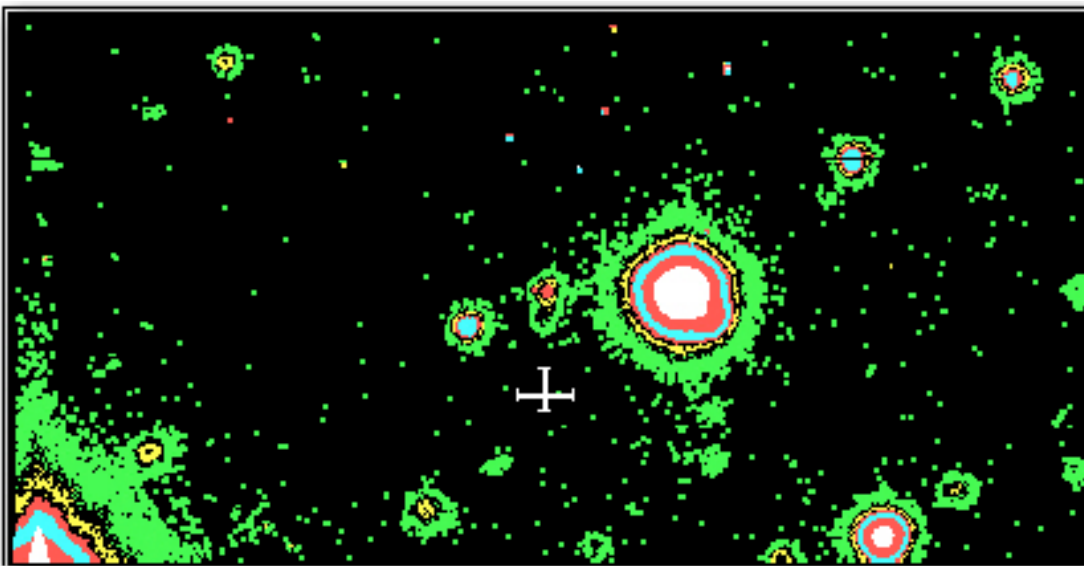

**NGC7379 a faint spiral galaxy**

An isolux representation of the central spiral galaxy

**A bright object on the right center**

**An isolux view of the object on right center.**

A small, nonsellar object at the bottom of the bright object on the right center.

**A bright object on the left center.**

A bright object on the near left center

An expanded view of the same object showing more nonstellar objects.

A grouping on the lower right showing several faint, nonstellar objects