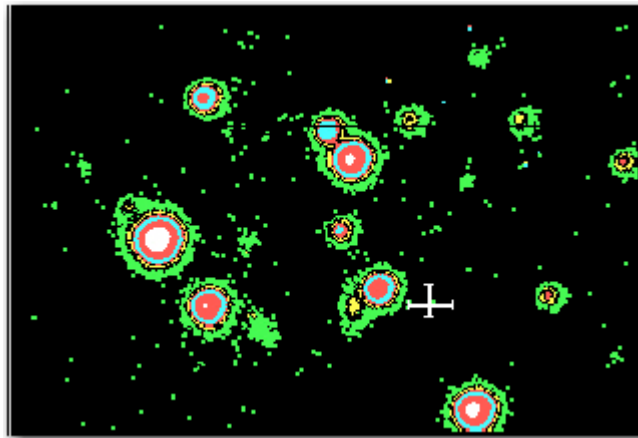

**NGC7379 a faint spiral galaxy**

An isolux representation of the central spiral galaxy

**A bright object on the right center**

**An isolux view of the object on right center.**

A small, nonsellar object at the bottom of the bright object on the right center.

**A bright object on the left center.**

A bright object on the near left center

An expanded view of the same object showing more nonstellar objects.

A grouping on the lower right showing several faint, nonstellar objects